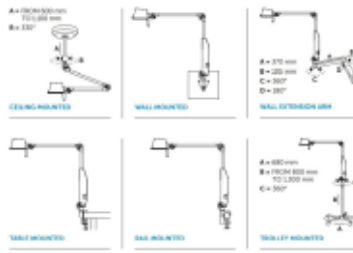

AC3075 IS AVAILABLE IN THE FOLLOWING VERSIONS

Les mer om produktet her:

<https://www.caremed.no/product?number=CM60060>